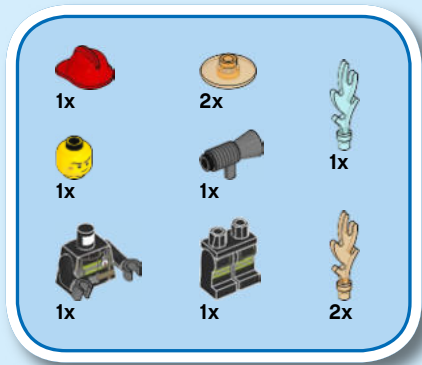

# CITY

60212

**WARNING:** CHOKING HAZARD.  
Small parts. Not for children under 3 years.

1

2

3

**LEGO.com/apps**

Check for compatibility  
Vérifier la compatibilité  
Comprueba tu compatibilidad