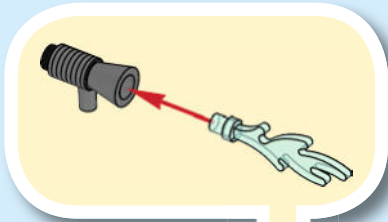

⚠ AVERTISSEMENT :
RISQUE D'ÉTOUFFEMENT.
Contient des petites pièces.
Ne convient pas aux enfants de
moins de 3 ans.

⚠ ADVERTENCIA:
PELIGRO DE ASFIXIA.
No recomendado para niños
menores de 3 años.
Contiene piezas pequeñas.